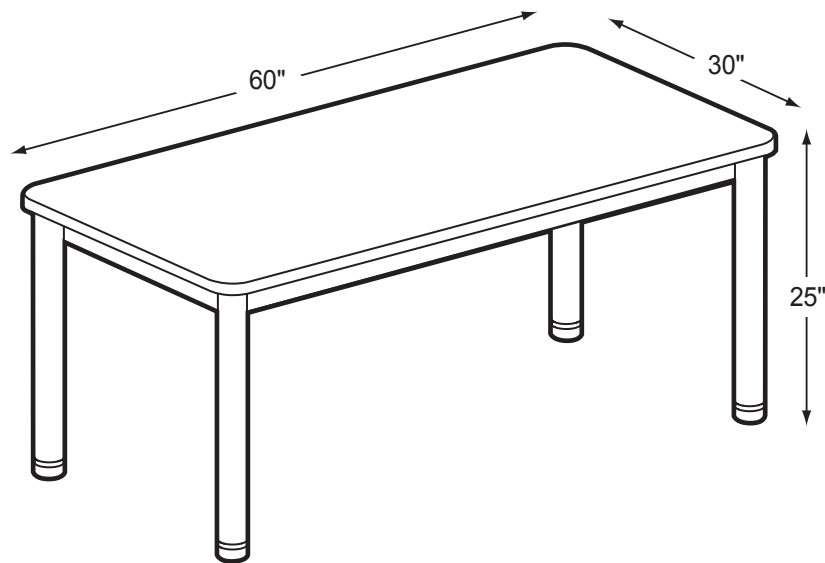

IRONWOOD
MANUFACTURING

GLACIER
LIBRARY FURNITURE

GLT

Library Tables

Product Specs

- 1" thermal fused laminate top
- Matched edge banding
- 1" x 2" 16 gage welded top frame
- 10 gage corner brackets
- 2½" 16 gage legs 25" or 29"
- Powder coat finish
- 5/16" bolt with locknut
- Adjustable leveling glides